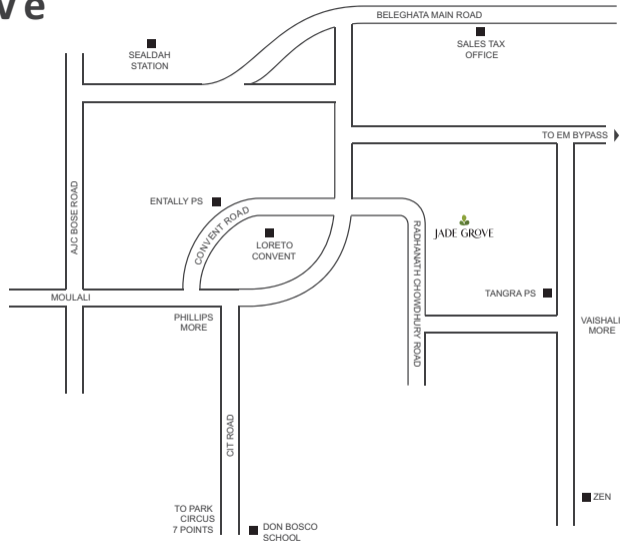

Distances From Jade Grove

EDUCATION

Loreto Convent School, Entally	750 Metres
Calcua Boys, Moulali	2 Kms
Don Bosco, Park Circus	2.5 Kms

ENTERTAINMENT

The Oberoi Grand	3.6 Kms
JW Marrio	3.2 Kms
Quest Mall	3.6 Kms

HEALTHCARE

Neotia Women & Child Care	3.8 Kms
Belle Vue Clinic	4.2 Kms
Calcua National Medical College	2.4 Kms

COMMUTE

Phillips More	1.1 Kms
Moulali Crossing	1.7 Kms
Sealdah Metro | Sealdah Station	1.6 Kms

• Map not to scale