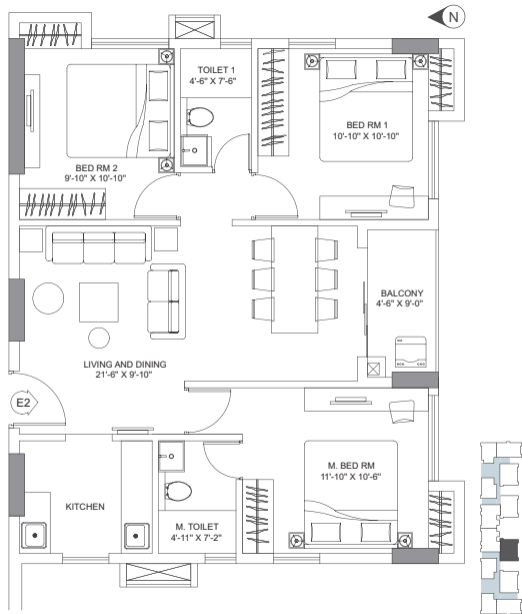

## COMMUTE

Phillips More	1.1 Kms
Moulali Crossing	1.7 Kms
Sealdah Metro   Sealdah Station	1.6 Kms

• Map not to scale

2 BHK

WING 1 | UNIT A1

FLOOR 3 - 11

CARPET AREA 563 sq..

BALCONY AREA 55 sq..

FLOOR 3 - 11

CARPET AREA 754 sq..

BALCONY AREA 37 sq..

3 BHK

WING 2 | UNIT C2

FLOOR 3 - 12

CARPET AREA 758 sq..

BALCONY AREA 67 sq..

2 BHK

WING 2 | UNIT D2

FLOOR 3 - 11

CARPET AREA 561 sq..

BALCONY AREA 55 sq..

3 BHK

WING 2 | UNIT E2

FLOOR 5 - 12

CARPET AREA 784 sq..

BALCONY AREA 42 sq..

3 BHK

WING 2 | UNIT F2

FLOOR 4 - 12

CARPET AREA 872 sq..

BALCONY AREA 32 sq..