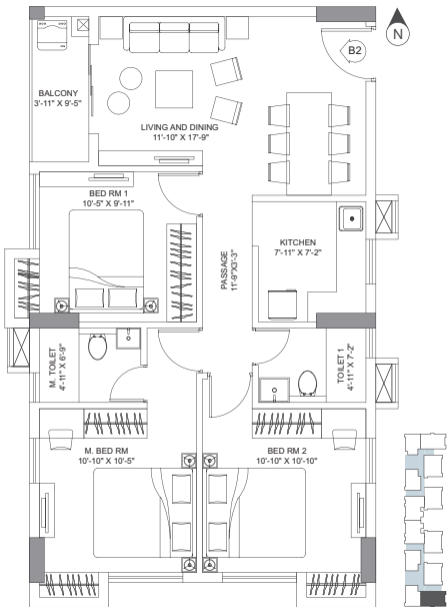

WING 1 | UNIT E1

FLOOR 5 - 12

CARPET AREA 784 sq..

BALCONY AREA 42 sq..

3 BHK

WING 1 | UNIT F1

FLOOR 4 - 12

CARPET AREA 872 sq..

BALCONY AREA 32 sq..

2 BHK

WING 2 | UNIT A2

FLOOR 3 - 11

CARPET AREA 563 sq..

BALCONY AREA 55 sq..

3 BHK

WING 2 | UNIT B2

FLOOR 3 - 11

CARPET AREA 754 sq..

BALCONY AREA 37 sq..

3 BHK

WING 2 | UNIT C2

FLOOR 3 - 12

CARPET AREA 758 sq..

BALCONY AREA 67 sq..