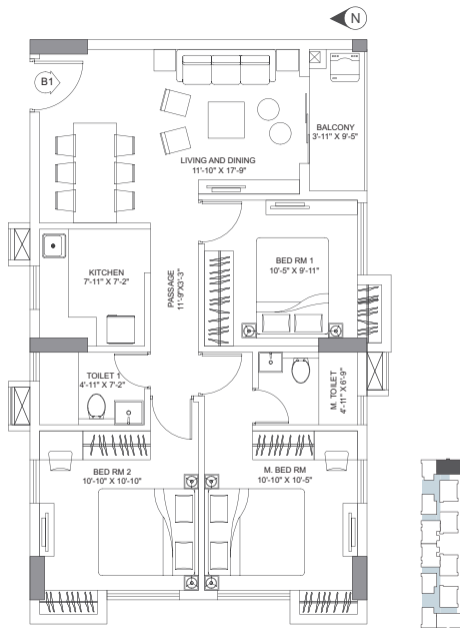

## COMMUTE

Phillips More	1.1 Kms
Moulali Crossing	1.7 Kms
Sealdah Metro   Sealdah Station	1.6 Kms

• Map not to scale

2 BHK

WING 1 | UNIT A1

FLOOR 3 - 11

CARPET AREA 563 sq..

BALCONY AREA 55 sq..

3 BHK

WING 1 | UNIT B1

FLOOR 3 - 11

CARPET AREA 754 sq..

BALCONY AREA 37 sq..

3 BHK

WING 1 | UNIT C1

FLOOR 3 - 12

CARPET AREA 758 sq..

BALCONY AREA 67 sq..

2 BHK

WING 1 | UNIT D1

FLOOR 3 - 11

CARPET AREA 561 sq..

BALCONY AREA 55 sq..

3 BHK