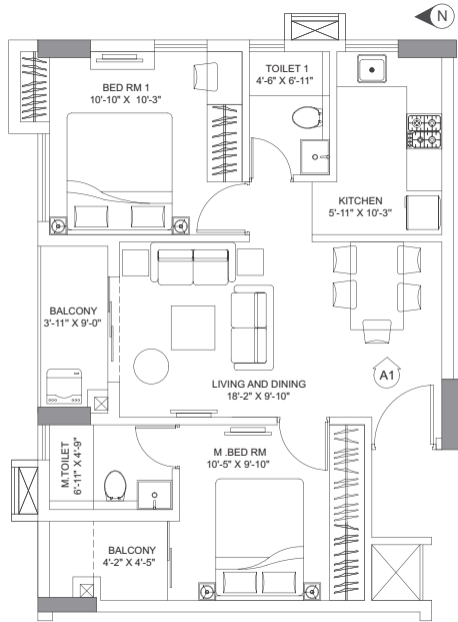

## COMMUTE

Phillips More	1.1 Kms
Moulali Crossing	1.7 Kms
Sealdah Metro   Sealdah Station	1.6 Kms

• Map not to scale

2 BHK

WING 1 | UNIT A1

FLOOR 3 - 11

CARPET AREA 563 sq..

BALCONY AREA 55 sq..

3 BHK

WING 1 | UNIT B1

FLOOR 3 - 11

CARPET AREA 754 sq..

BALCONY AREA 37 sq..

3 BHK

WING 1 | UNIT C1

FLOOR 3 - 12

CARPET AREA 758 sq..

BALCONY AREA 67 sq..

2 BHK

WING 1 | UNIT D1

FLOOR 3 - 11

CARPET AREA 561 sq..

BALCONY AREA 55 sq..

3 BHK