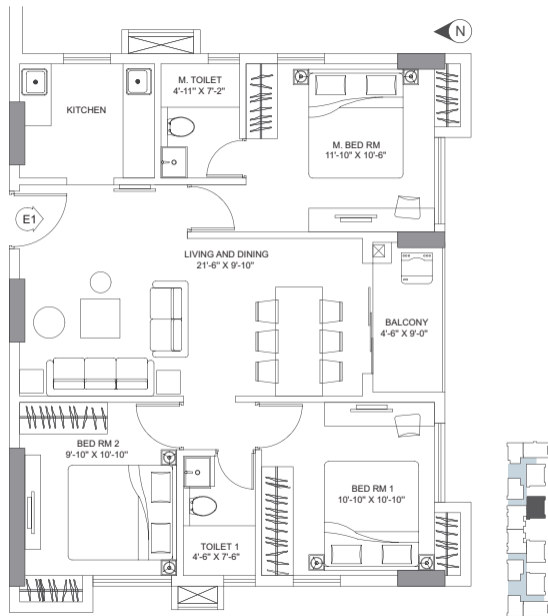

## COMMUTE

Phillips More	1.1 Kms
Moulali Crossing	1.7 Kms
Sealdah Metro   Sealdah Station	1.6 Kms

• Map not to scale

2 BHK

WING 1 | UNIT A1

FLOOR 3 - 11

CARPET AREA 563 sq..

BALCONY AREA 55 sq..

3 BHK

WING 1 | UNIT B1

FLOOR 3 - 11

CARPET AREA 754 sq..

BALCONY AREA 37 sq..

3 BHK

WING 1 | UNIT C1

FLOOR 3 - 12

CARPET AREA 758 sq..

BALCONY AREA 67 sq..

2 BHK

WING 1 | UNIT D1

FLOOR 3 - 11

CARPET AREA 561 sq..

BALCONY AREA 55 sq..

3 BHK

WING 1 | UNIT E1

FLOOR 5 - 12

CARPET AREA 784 sq..

BALCONY AREA 42 sq..

3 BHK

WING 1 | UNIT F1

FLOOR 4 - 12

CARPET AREA 872 sq..