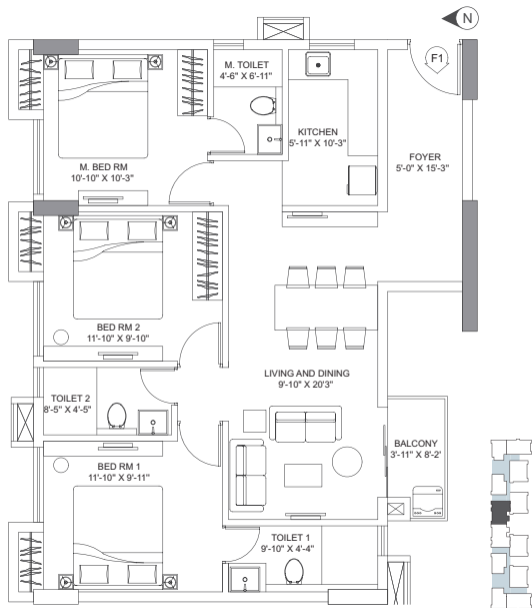

3 BHK

WING 1 | UNIT B1

FLOOR 3 - 11

CARPET AREA 754 sq..

BALCONY AREA 37 sq..

3 BHK

WING 1 | UNIT C1

FLOOR 3 - 12

CARPET AREA 758 sq..

BALCONY AREA 67 sq..

2 BHK

WING 1 | UNIT D1

FLOOR 3 - 11

CARPET AREA 561 sq..

BALCONY AREA 55 sq..

3 BHK

WING 1 | UNIT E1

FLOOR 5 - 12

CARPET AREA 784 sq..

BALCONY AREA 42 sq..

3 BHK

WING 1 | UNIT F1

FLOOR 4 - 12

CARPET AREA 872 sq..

BALCONY AREA 32 sq..

2 BHK

WING 2 | UNIT A2

FLOOR 3 - 11

CARPET AREA 563 sq..

BALCONY AREA 55 sq..

3 BHK

WING 2 | UNIT B2