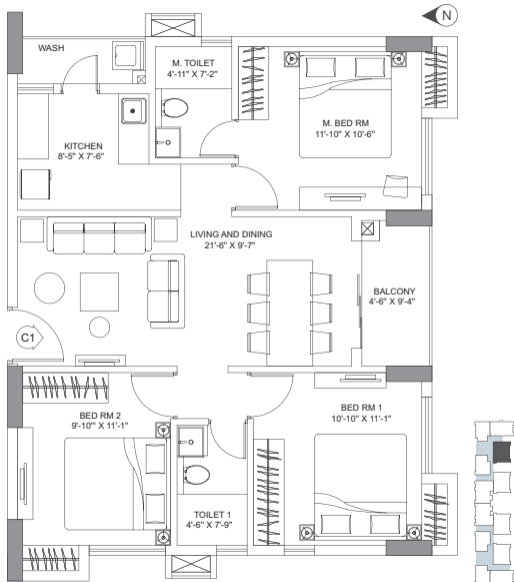

## COMMUTE

Phillips More	1.1 Kms
Moulali Crossing	1.7 Kms
Sealdah Metro   Sealdah Station	1.6 Kms

• Map not to scale

2 BHK

WING 1 | UNIT A1

FLOOR 3 - 11

CARPET AREA 563 sq..

BALCONY AREA 55 sq..

3 BHK

WING 1 | UNIT B1

FLOOR 3 - 11

CARPET AREA 754 sq..

BALCONY AREA 37 sq..

3 BHK

WING 1 | UNIT C1

FLOOR 3 - 12

CARPET AREA 758 sq..

BALCONY AREA 67 sq..

2 BHK

WING 1 | UNIT D1

FLOOR 3 - 11

CARPET AREA 561 sq..

BALCONY AREA 55 sq..

3 BHK

WING 1 | UNIT E1

FLOOR 5 - 12

CARPET AREA 784 sq..

BALCONY AREA 42 sq..

3 BHK

WING 1 | UNIT F1

FLOOR 4 - 12

CARPET AREA 872 sq..