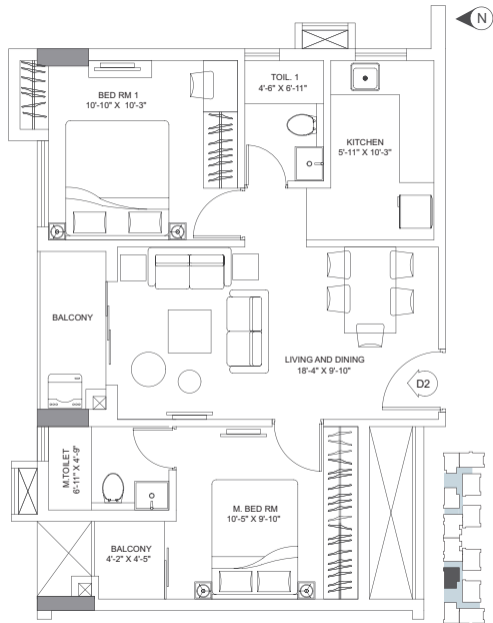

## COMMUTE

Phillips More	1.1 Kms
Moulali Crossing	1.7 Kms
Sealdah Metro   Sealdah Station	1.6 Kms

• Map not to scale

2 BHK

WING 1 | UNIT A1

FLOOR 3 - 11

CARPET AREA 563 sq..

BALCONY AREA 55 sq..

BALCONY AREA 32 sq..

2 BHK

WING 2 | UNIT A2

FLOOR 3 - 11

CARPET AREA 563 sq..

BALCONY AREA 55 sq..

3 BHK

WING 2 | UNIT B2

FLOOR 3 - 11

CARPET AREA 754 sq..

BALCONY AREA 37 sq..

3 BHK

WING 2 | UNIT C2

FLOOR 3 - 12

CARPET AREA 758 sq..

BALCONY AREA 67 sq..

2 BHK

WING 2 | UNIT D2

FLOOR 3 - 11

CARPET AREA 561 sq..

BALCONY AREA 55 sq..

3 BHK

WING 2 | UNIT E2

FLOOR 5 - 12