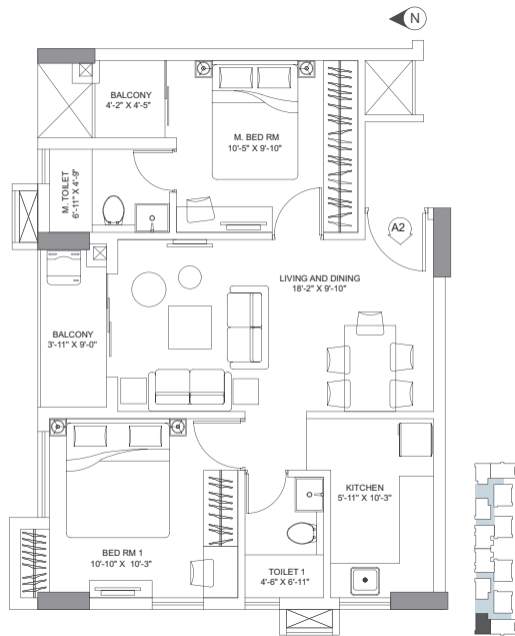

## COMMUTE

Phillips More	1.1 Kms
Moulali Crossing	1.7 Kms
Sealdah Metro   Sealdah Station	1.6 Kms

• Map not to scale

2 BHK

WING 1 | UNIT A1

FLOOR 3 - 11

CARPET AREA 563 sq..

BALCONY AREA 55 sq..

WING 1 | UNIT E1

FLOOR 5 - 12

CARPET AREA 784 sq..

BALCONY AREA 42 sq..

3 BHK

WING 1 | UNIT F1

FLOOR 4 - 12

CARPET AREA 872 sq..

BALCONY AREA 32 sq..

2 BHK

WING 2 | UNIT A2

FLOOR 3 - 11

CARPET AREA 563 sq..

BALCONY AREA 55 sq..

3 BHK

WING 2 | UNIT B2

FLOOR 3 - 11

CARPET AREA 754 sq..

BALCONY AREA 37 sq..

3 BHK

WING 2 | UNIT C2

FLOOR 3 - 12

CARPET AREA 758 sq..

BALCONY AREA 67 sq..