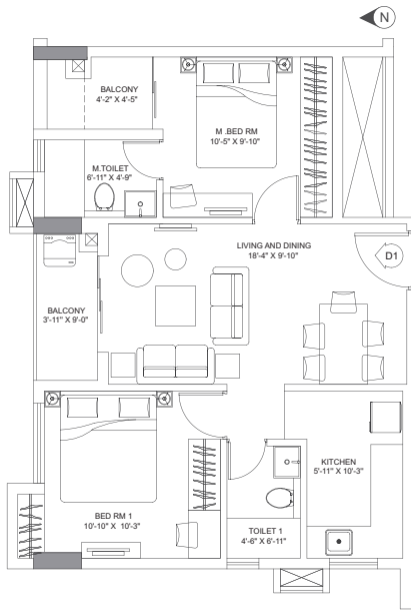

## COMMUTE

Phillips More	1.1 Kms
Moulali Crossing	1.7 Kms
Sealdah Metro   Sealdah Station	1.6 Kms

• Map not to scale

2 BHK

WING 1 | UNIT A1

FLOOR 3 - 11

CARPET AREA 563 sq..

BALCONY AREA 55 sq..

3 BHK

WING 1 | UNIT B1

FLOOR 3 - 11

CARPET AREA 754 sq..

BALCONY AREA 37 sq..

3 BHK

WING 1 | UNIT C1

FLOOR 3 - 12

CARPET AREA 758 sq..

BALCONY AREA 67 sq..

2 BHK

WING 1 | UNIT D1

FLOOR 3 - 11

CARPET AREA 561 sq..

BALCONY AREA 55 sq..

3 BHK

WING 1 | UNIT E1

FLOOR 5 - 12

CARPET AREA 784 sq..

BALCONY AREA 42 sq..

3 BHK

WING 1 | UNIT F1

FLOOR 4 - 12

CARPET AREA 872 sq..