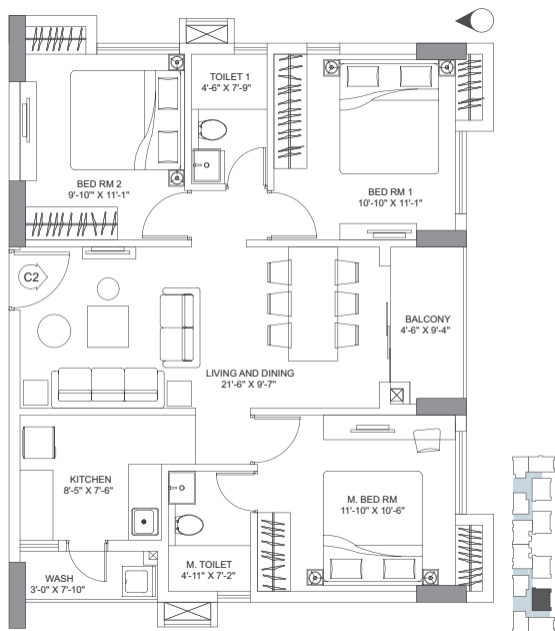

WING 1 | UNIT E1

FLOOR 5 - 12

CARPET AREA 784 sq..

BALCONY AREA 42 sq..

3 BHK

WING 1 | UNIT F1

FLOOR 4 - 12

CARPET AREA 872 sq..

BALCONY AREA 32 sq..

2 BHK

WING 2 | UNIT A2

FLOOR 3 - 11

CARPET AREA 563 sq..

BALCONY AREA 55 sq..

3 BHK

WING 2 | UNIT B2

FLOOR 3 - 11

CARPET AREA 754 sq..

BALCONY AREA 37 sq..

3 BHK

WING 2 | UNIT C2

FLOOR 3 - 12

CARPET AREA 758 sq..

BALCONY AREA 67 sq..

2 BHK

WING 2 | UNIT D2

FLOOR 3 - 11

CARPET AREA 561 sq..

BALCONY AREA 55 sq..

3 BHK

WING 2 | UNIT E2

FLOOR 5 - 12